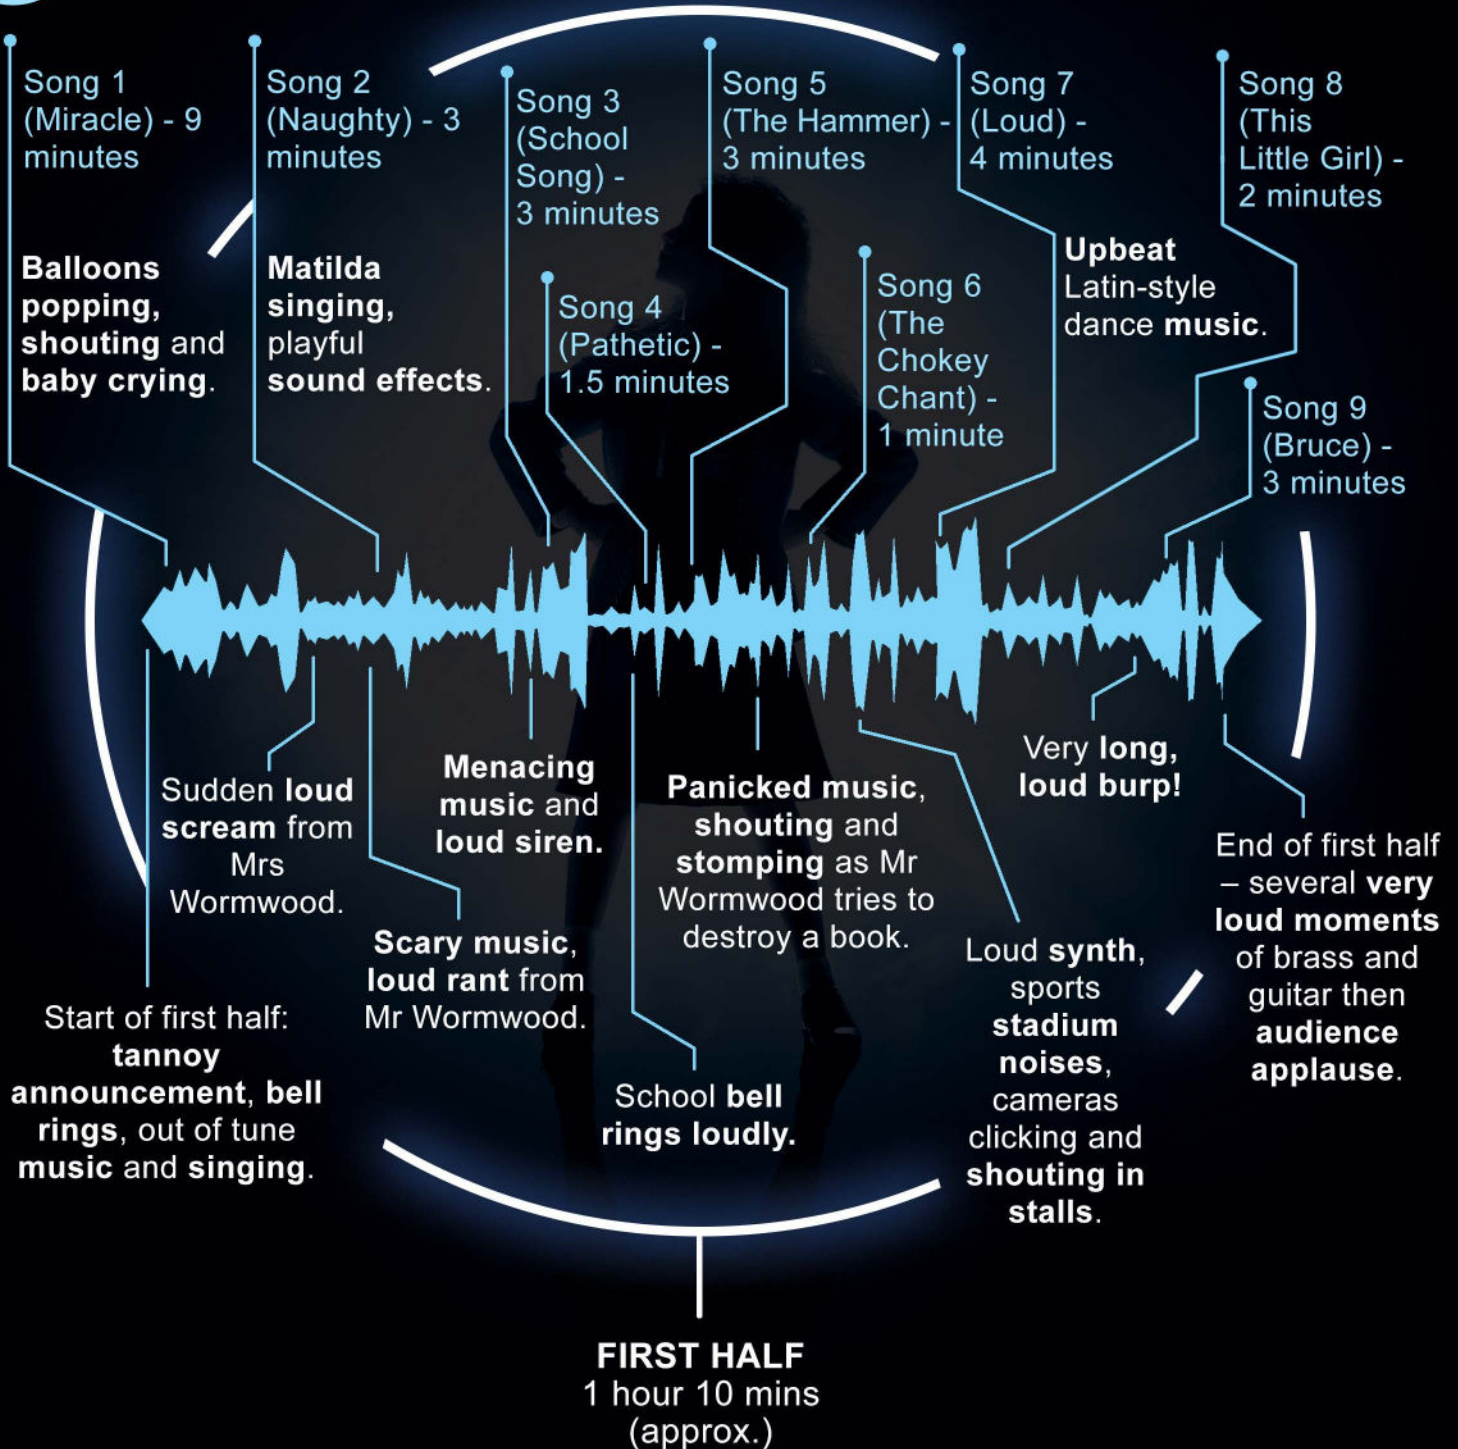

ROALD DAHL'S
Matilda
THE MUSICAL

Sonic Story

This graphic tells the 'Sonic Story' of *Matilda The Musical*. It highlights loud and quiet moments from throughout the performance, the songs and moments when the sound changes suddenly. There are moments throughout the show when characters speak and shout from the stalls of the theatre.

Some sound effects (e.g. the balloons popping in Song 1) are removed from relaxed performances, please see our visual story for further details.

ROALD DAHL'S
Matilda
THE MUSICAL

Click here to see show times for Matilda The Musical.