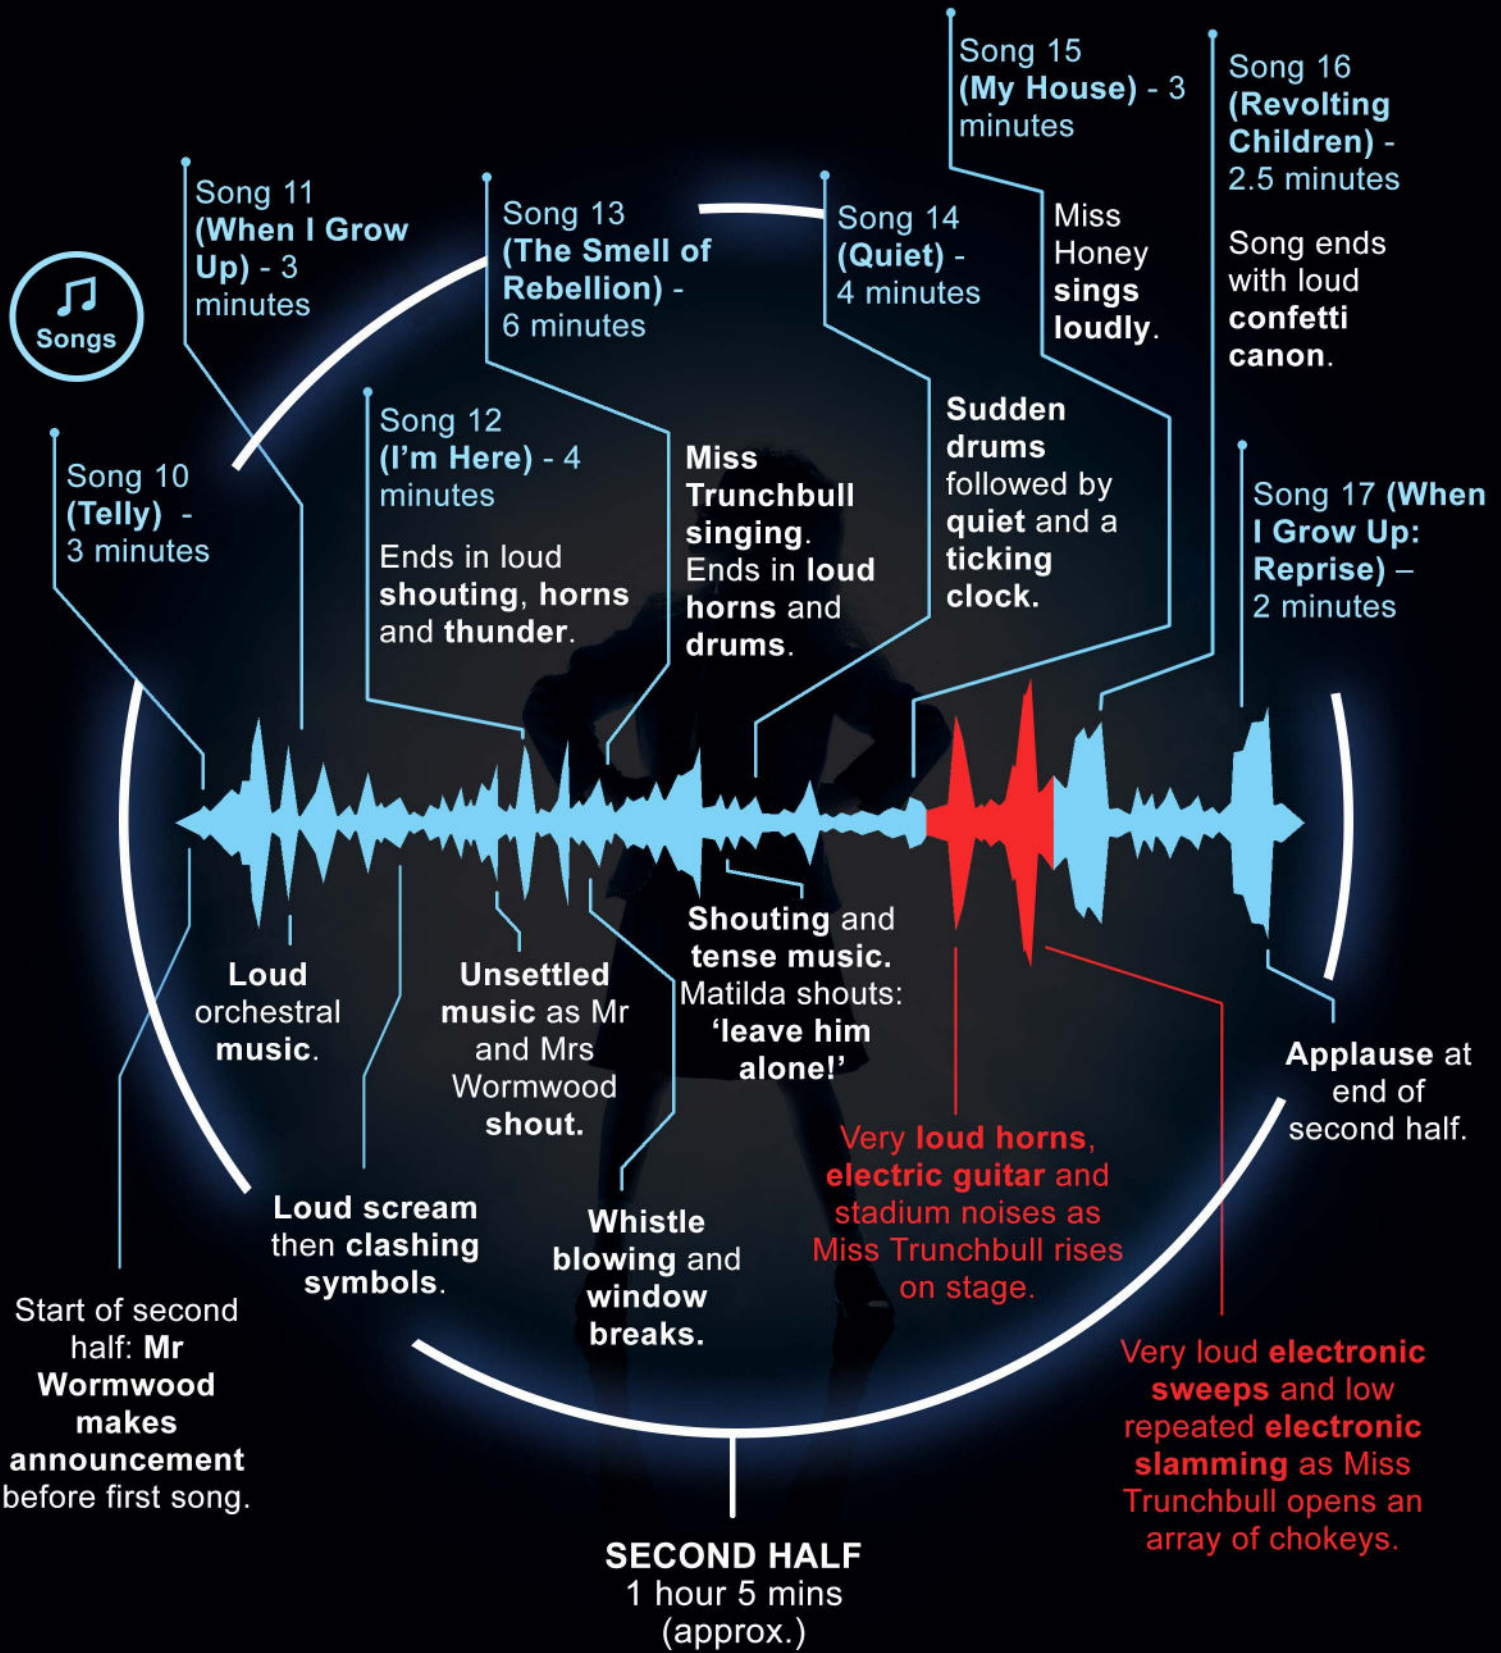

ROALD DAHL'S
Matilda
THE MUSICAL

Sonic Story

This graphic tells the 'Sonic Story' of *Matilda The Musical*. It highlights loud and quiet moments from throughout the performance, the songs and moments when the sound changes suddenly. There are moments throughout the show when characters speak and shout from the stalls of the theatre.

Some sound effects (e.g. the balloons popping in Song 1) are removed from relaxed performances, please see our visual story for further details.

ROALD DAHL'S
Matilda
THE MUSICAL

Click here to see show times for Matilda The Musical.